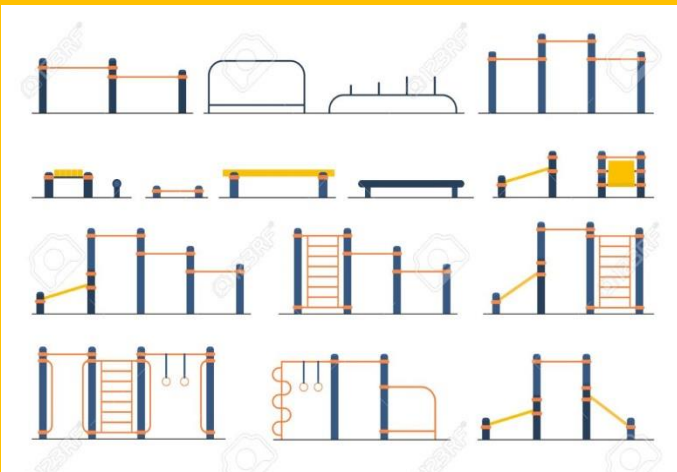

**FITNESS IS NOT ABOUT BEING
BETTER THAN SOMEONE ELSE, IT'S ABOUT
BEING
BETTER THAN WHAT
YOU USED TO BE**

**CUSTOMISE YOUR
COLOUR CHOICE**