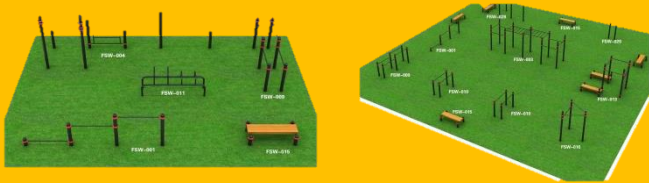

Standard Products

Our machines are available in two formats – Pole Attached & Standalone.

AIR WALKER | SKY WALKER | SHOULDER BUILDER | TAI CHI WHEEL | BACK EXTENSION | CHEST PRESS | CROSS TRAINER | CYCLE | DBL SITUP BOARD | HORSE RIDER | INVERSION MACHINE | LEG PRESS | LEG RISER | PUSH UP BAR | ROWER | SURF BOARD | SEATED PULLER | SIT UP BOARD | STEPPER SURF BOARD | SURF BOARD | TRIPLE SEATED TWISTER | TRIPLE STANDING TWISTER | MORE

Calisthenics

WHAT IS CALESTHENICS

It is a form of exercise designed to build Strength, Flexibility and Stamina and also helps increase cardio vascular fitness. The only weights involved are your own body weight. Calisthenics provide an invaluable aid for all kinds of exercises and we can supply a range of Outdoor equipment suitable for Parks, Sports Grounds, Children's Play areas or any open air areas where people can work out.